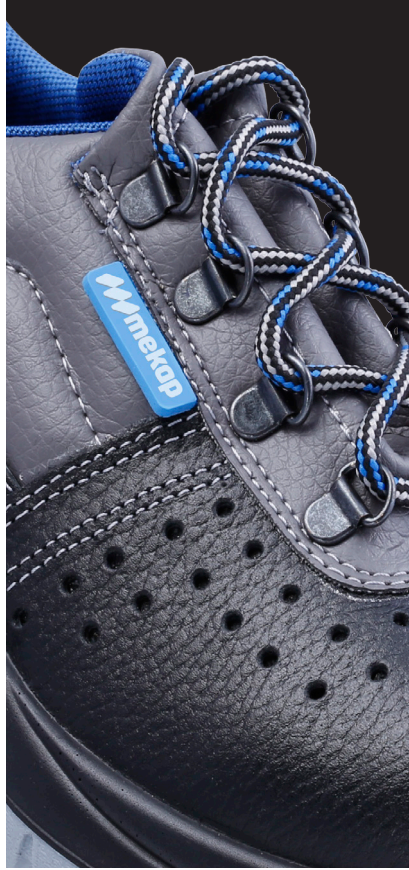

KALIP JUPITER	LINE JUPITER
SAYA Nefes alabilen baskılı deri	UPPER Breathactive printed leather
ASTAR Ter emici nefes alabilen astar	LINING Breathable lining with sweat absorption
İÇ TABAN Nefes alan iç tabanlık	REMOVABLE INSOLE Climatex footbed
TABAN PU/PU Çift Densite	SOLE PU/PU Dual-Density
SRC BURUN KORUMA	SRC passed TOE CAP
Çelik Burun	Steel toe cap
ARA TABAN	MIDSOLE
Çelik Taban	Steel midsole
NUMARA 36-46	SIZE 36-46

JUPITER 114 BLACK BARTON S1-S1P
EN ISO 20345:2011 S1/S1P