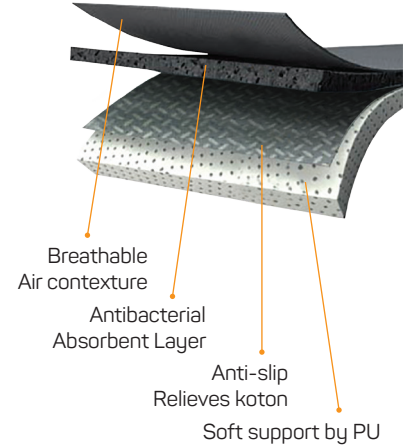

SOFT WALK SİSTEMİ

Soft walk sistem, ayak ile doğrudan temas ederek terletmemeyi ve konforu garanti etmektedir. Esnek yapısı ile yürüme konforu sağlayarak ayağı yormaz. Gözenekli yapısı ile hava sirkülasyonu oluşturarak nemi dışarı atar.

SOFT WALK SYSTEM

Soft walk system, in direct contact with the foot, guarantees transpiration and comfort. Air circulation through the porous structure of PU, with large holes in the area where the heel sits, supports the heel correctly. By compressing and expanding, it lets out the moist air, away from the foot, generating a flow of air inside the footwear.